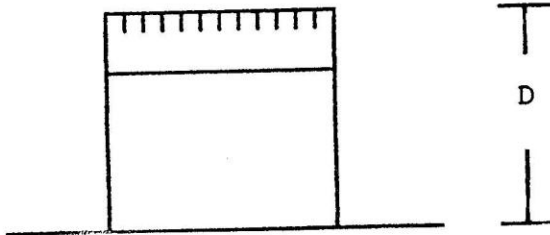

FLAT PITCH VENTILATOR BASE

LM LUXURY METALS

- ◆ FOR USE WITH ROTARY OR STATIONARY VENTILATORS
- ◆ FOR USE WITH FLAT ROOFS
- ◆ LARGE BASE FLANGE
- ◆ POLYURETHANE SEALANT FOR WATERTIGHT SEAL
- ◆ TOP OF COLLAR CRIMPED FOR EASY ASSEMBLY
- ◆ CURB MOUNT AVAILABLE WITH CUSTOMER DIMENSIONS
- ◆ CAN BE MANUFACTURED WITH OR WITHOUT CHAIN DAMPER
- ◆ GALVANIZED (G-90)
- ◆ STAINLESS STEEL (304-2B)

	A	B	C	D
3"	15.00	3.00	6.00	3.00
4"	16.00	4.00	6.00	4.00
5"	17.00	5.00	6.00	5.00
6"	18.00	6.00	6.00	6.00
7"	19.00	7.00	6.00	7.00
8"	20.00	8.00	6.00	8.00
10"	22.00	10.00	6.00	10.00
12"	24.00	12.00	6.00	10.00
14"	26.00	14.00	6.00	10.00
16"	28.00	16.00	6.00	12.00
18"	30.00	18.00	6.00	12.00
20"	32.00	20.00	6.00	12.00
22"	34.00	22.00	6.00	16.00
24"	36.00	24.00	6.00	18.00