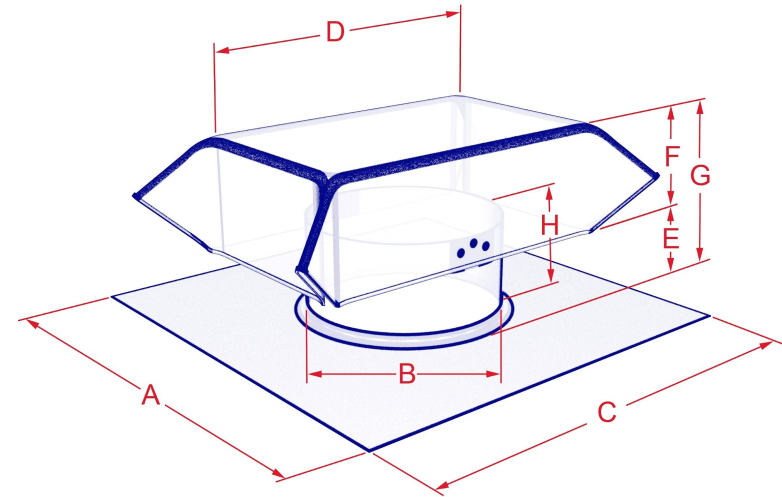

Luxury Metals LLC
4708 W Fairview Ave #100
Boise, ID 83706

PRODUCT: J-VENT COPPER | ROOF VENT CAP (CJV__)

MATERIALS: COPPER

SIZES: 4" (CRIMPED HOOD STYLE) & 6", 8", 10", 12" (3 PIECE HOOD STYLE)

3 PIECE HOOD STYLE
SIZES: 6", 8", 10", & 12"

CRIMPED HOOD STYLE
SIZES: 4"

SKU	SIZE	A	B	C	D	E	F	G	H
CJV416 (CRIMPED HOOD)	4"	9.00	4.00	9.00	6.25	1.50	1.75	3.25	2.50
CJV616 (3 PIECE HOOD)	6"	12.00	6.00	15.00	10.00	2.00	3.00	5.00	4.00
CJV816 (3 PIECE HOOD)	8"	15.00	8.00	15.00	12.00	2.00	3.50	5.50	2.13
CJV1016 (3 PIECE HOOD)	10"	15.00	10.00	20.00	16.00	2.225	4.25	6.50	5.25
CJ1216 (3 PIECE HOOD)	12"	20.00	12.00	24.00	19.00	2.50	4.50	7.00	1.88