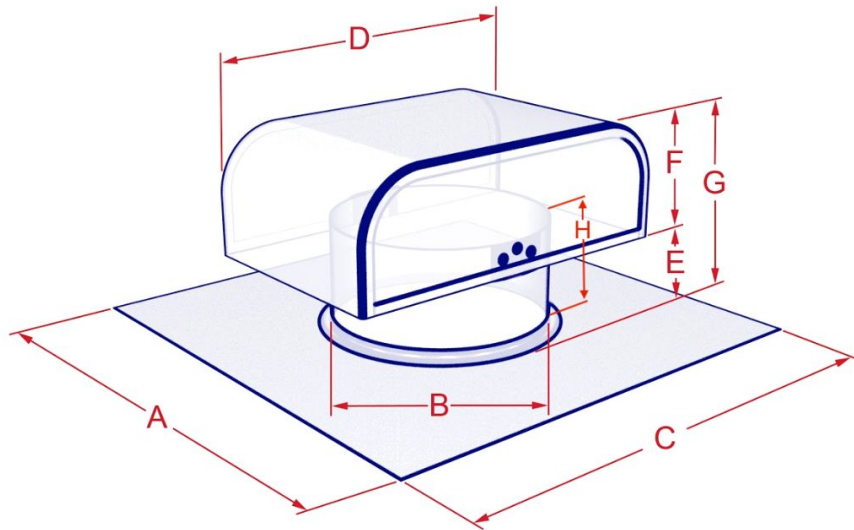

- LOW SILHOUETTE
- INSTALLS ON ANY PITCH
- 1/8" INSECT SCREEN
- CAN BE MANUFACTURED FOR SHAKE BASE, HARD CONNECT & CURB MOUNT APPLICATIONS
- TALLER CLEARANCES AVAILABLE

EMAIL: DAVE@LUXURYMETALS.COM
PHONE: (206) 406-7346 | **WEBSITE:** WWW.LUXURYMETALS.COM

Luxury Metals LLC
4708 W Fairview Ave #100
Boise, ID 83706

PRODUCT: J-VENT COPPER | ROOF VENT CAP (CJV__)

MATERIALS: COPPER

SIZES: 4" (CRIMPED HOOD STYLE) & 6", 8", 10", 12" (3 PIECE HOOD STYLE)

3 PIECE HOOD STYLE
SIZES: 6", 8", 10", & 12"

CRIMPED HOOD STYLE
SIZES: 4"

SKU	SIZE	A	B	C	D	E	F	G	H
CJV416 (CRIMPED HOOD)	4"	9.00	4.00	9.00	6.25	1.50	1.75	3.25	2.50
CJV616 (3 PIECE HOOD)	6"	12.00	6.00	15.00	10.00	2.00	3.00	5.00	4.00
CJV816 (3 PIECE HOOD)	8"	15.00	8.00	15.00	12.00	2.00	3.50	5.50	2.13
CJV1016 (3 PIECE HOOD)	10"	15.00	10.00	20.00	16.00	2.225	4.25	6.50	5.25
CJ1216 (3 PIECE HOOD)	12"	20.00	12.00	24.00	19.00	2.50	4.50	7.00	1.88