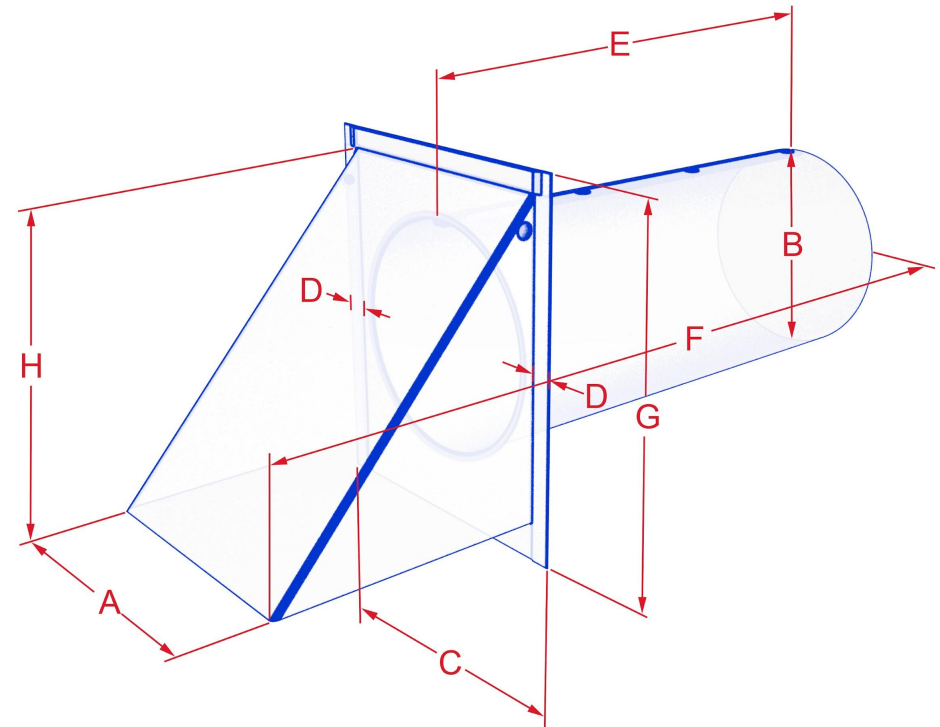

**PRODUCT: DELUXE DRYER WALL VENT (PDWVG 4WG \_\_\_)**

**MATERIALS:** GALVANIZED, BROWN, BLACK, & WHITE

**SIZES:** 4" | MAGNETIC DAMPER ONLY

**PRODUCT HIGHLIGHTS**

EXPERIENCE SUPERIOR FUNCTIONALITY WITH OUR TOP-OF-THE-LINE DRYER VENTS, DESIGNED WITH A WIND GUARD TO ELIMINATE WIND RATTLE AND PREVENT ANIMALS FROM ACCESSING THE DAMPER DOOR. THE DAMPER DOOR IS EQUIPPED WITH A SMALL MAGNET AND SPRING, ENSURING IT CLOSSES SECURELY EVERY TIME. CRAFTED WITH AN 8.5-INCH THROAT EXTENSION, FITTING PERFECTLY WITH A 4-INCH DIAMETER PIPE OR DUCT.

- SPRING CLOSE FOAM LINED DAMPERS
- GALVANIZED ((G-90)
- POWDER COATED COLORS (BLACK, BROWN, WHITE)
- HOOD, FLANGE & DAMPER

**SPECIFICATION KEY**

SKU	SIZE	A	B	C	D	E	F	G	H
PDWVG 4WG	4"	5.00	4.00	6.00	.5	8.50	12.3875	6.625	5.375

**SPECIFY MATERIAL/COLOR AFTER PART**

G = GALVANIZED (PDWVG 4WG)

BR = BROWN (PDWVG 4WG **BR**)

BL = BLACK (PDWVG 4WG **BLK**)

WH = WHITE (PDWVG 4WG **WH**)