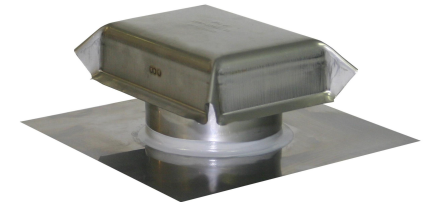

PRODUCT: J-VENT | ROOF VENT CAP (_JV_)

MATERIALS: GALVANIZED, ALUMINUM, & POWDER COATED

SIZES: 3", 4", 6" & 8" (DRAWN HOOD STYLE), 5", 7", 10" & 12" (3 PIECE HOOD STYLE), 14" (CRIMPED HOOD STYLE)

DRAWN
HOOD STYLE
SIZES: 3", 4", 6" & 8"

DRAWN
HOOD STYLE
SIZES: 3", 4", 6" & 8"

3 PIECE
HOOD STYLE
SIZES: 5", 7, 9", 10" & 12"

CRIMPED
HOOD STYLE
SIZE: 14"

PRODUCT HIGHLIGHTS

THE J-VENT IS USED PRIMARILY AS AN EXHAUST VENT FOR BATHROOMS, RANGE HOODS, AND OTHER AIR QUALITY APPLICATIONS. IT IS ALSO USED FOR PASSIVE ATTIC VENTILATION OR FRESH AIR INTAKE. THE J-VENT CAN ALSO BE USED ON ANY ROOF PITCH.

- LOW PROFILE DESIGN
- INSTALLS ON ANY PITCH
- 1/8" INSECT SCREEN
- CAN BE MANUFACTURED FOR SHAKE BASE, HARD CONNECT & CURB MOUNT APPLICATIONS
- TALLER CLEARANCES AVAILABLE
- SIZES 3", 4", 6" & 8" ROUND CONNECT IN STYLE SHOWN ABOVE (DRAWN HOOD STYLE)
- GALVANIZED (G-90)
- POWDER COATED - BROWN, BLACK, OR WHITE
- OTHER MATERIALS AVAILABLE IN SIMILAR STYLES