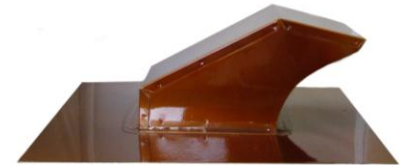

LUXURY METALS

PREMIUM VENTILATION PRODUCTS

Luxury Metals Custom Powder Coated Vents

CANDY COPPER WALL VENT

CANDY COPPER EAVE VENT

CANDY COPPER ROOF VENT

CANDY COPPER DAMPERED ROOF VENT

Color Coordinate Your Vents & Add Long Lasting Protection