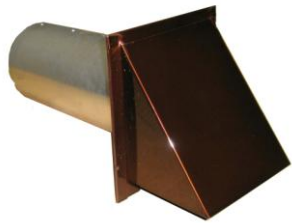

LUXURY METALS

PREMIUM VENTILATION PRODUCTS

Luxury Metals Custom Powder Coated Vents

CANDY COPPER WALL VENT

CANDY COPPER EAVE VENT

CANDY COPPER ROOF VENT

CANDY COPPER DAMPERED ROOF VENT

Color Coordinate Your Vents & Add Long Lasting Protection