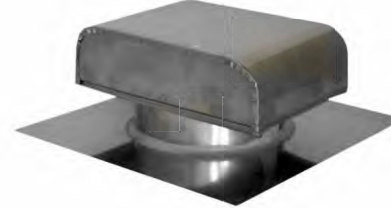

PRODUCT: J-VENT | ROOF VENT CAP (_JV_)

MATERIALS: GALVANIZED, ALUMINUM, & POWDER COATED

SIZES: 3", 4" & 6" (DRAWN HOOD STYLE), 5", 7", 8"-12" (3 PIECE HOOD STYLE), 14" (CRIMPED HOOD STYLE)

DRAWN
HOOD STYLE
SIZES: 3", 4", & 6"

DRAWN
HOOD STYLE
SIZES: 3", 4", & 6"

3 PIECE
HOOD STYLE
SIZES: 5", 7", 8", 9", 10", & 12"

CRIMPED
HOOD STYLE
SIZE: 14"

PRODUCT HIGHLIGHTS

THE J-VENT IS USED PRIMARILY AS AN EXHAUST VENT FOR BATHROOMS, RANGE HOODS, AND OTHER AIR QUALITY APPLICATIONS. IT IS ALSO USED FOR PASSIVE ATTIC VENTILATION OR FRESH AIR INTAKE. THE J-VENT CAN ALSO BE USED ON ANY ROOF PITCH.

- LOW PROFILE DESIGN
- INSTALLS ON ANY PITCH
- 1/8" INSECT SCREEN
- CAN BE MANUFACTURED FOR SHAKE BASE, HARD CONNECT & CURB MOUNT APPLICATIONS
- TALLER CLEARANCES AVAILABLE
- SIZES 3", 4", & 6" ROUND CONNECT IN STYLE SHOWN ABOVE (DRAWN HOOD STYLE)
- GALVANIZED (G-90)
- POWDER COATED - BROWN, BLACK, OR WHITE
- OTHER MATERIALS AVAILABLE IN SIMILAR STYLES

PRODUCT: J-VENT | ROOF VENT CAP (_JV_)

MATERIALS: GALVANIZED, POWDER COATED COLORS

SIZES: 3", 4" & 6" (DRAWN HOOD STYLE), 5", 7", 8"-12" (3 PIECE HOOD STYLE), 14" (CRIMPED HOOD STYLE)

SPECIFICATION KEY

SPECIFY MATERIAL