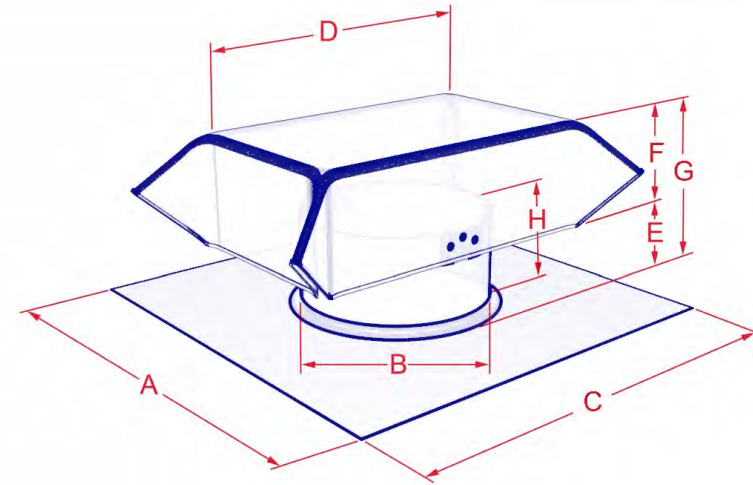

- LOW PROFILE DESIGN
- INSTALLS ON ANY PITCH
- 1/8" INSECT SCREEN
- CAN BE MANUFACTURED FOR SHAKE BASE, HARD CONNECT & CURB MOUNT APPLICATIONS
- TALLER CLEARANCES AVAILABLE
- SIZES 3", 4", & 6" ROUND CONNECT IN STYLE SHOWN ABOVE (DRAWN HOOD STYLE)
- GALVANIZED (G-90)
- POWDER COATED - BROWN, BLACK, OR WHITE
- OTHER MATERIALS AVAILABLE IN SIMILAR STYLES

LEAVE BLANK = GALVANIZED (JV#)

SPECIFY POWDER COATED

COLORS BEFORE & AFTER PART

BL = BLACK (PJV#BL)

BR = BROWN (PV#BR)

W = WHITE (PJV#WH)

DRAWN HOOD STYLE
SIZES: 3", 4" & 6"

CRIMPED HOOD STYLE
SIZES: 14"

3 PIECE HOOD STYLE
SIZES: 5", 7", 8"-12"

| SKU | SIZE | A | B | C | D | E | F | G | H | Free Area |
|------------------------|------|-------|-------|-------|-------|------|------|------|------|-----------|
| _JV328 (DRAWN HOOD) | 3" | 8.00 | 3.00 | 8.00 | 5.50 | 1.25 | 1.75 | 3.00 | 2.00 | 7.00 |
| _JV428 (DRAWN HOOD) | 4" | 9.00 | 4.00 | 9.00 | 6.25 | 1.50 | 1.75 | 3.25 | 2.50 | 12.00 |
| _JV528 (3 PIECE HOOD) | 5" | 11.00 | 5.00 | 11.00 | 8.25 | 1.75 | 3.00 | 4.75 | 4.25 | 12.00 |
| _JV626 (DRAWN HOOD) | 6" | 12.00 | 6.00 | 15.00 | 10.00 | 2.00 | 3.00 | 5.00 | 4.00 | 28.00 |
| _JV726 (3 PIECE HOOD) | 7" | 12.00 | 7.00 | 15.00 | 11.00 | 2.75 | 3.25 | 6.00 | 4.50 | 38.00 |
| _JV826 (3 PIECE HOOD) | 8" | 15.00 | 8.00 | 15.00 | 12.00 | 2.00 | 3.50 | 5.50 | 5.00 | 50.00 |
| _JV1026 (3 PIECE HOOD) | 10" | 18.00 | 10.00 | 20.00 | 16.00 | 2.25 | 4.25 | 6.50 | 6.50 | 78.00 |
| _JV1226 (3 PIECE HOOD) | 12" | 20.00 | 12.00 | 24.00 | 19.00 | 2.50 | 4.50 | 7.00 | 7.00 | 113.00 |
| _JV1424 (CRIMPED HOOD) | 14" | 22.00 | 14.00 | 24.00 | 19.00 | 2.50 | 4.25 | 6.75 | 6.75 | 153.00 |