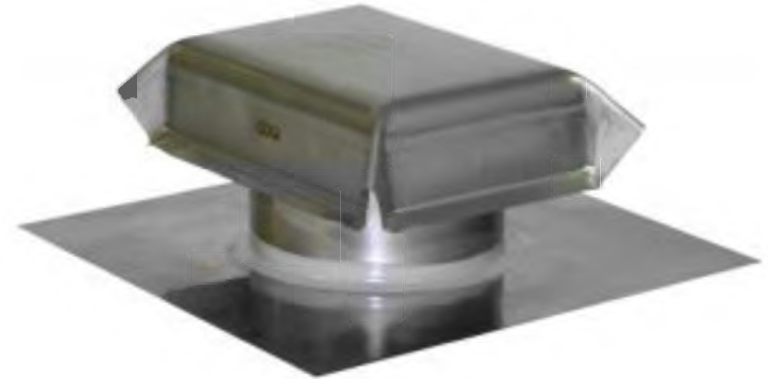

## PRODUCT: J-VENT | ROOF VENT CAP (SJV\_\_)

MATERIALS: STAINLESS STEEL

SIZES: 3", 4", & 14" (CRIMPED HOOD STYLE) & 6", 8", 10", 12" (3 PIECE HOOD STYLE)

3 PIECE HOOD STYLE  
SIZES: 6", 8", 10" & 12"

CRIMPED HOOD STYLE  
SIZES: 3", 4" & 14"

### PRODUCT HIGHLIGHTS

THE J-VENT IS USED PRIMARILY AS AN EXHAUST VENT FOR BATHROOMS, RANGE HOODS, AND OTHER AIR QUALITY APPLICATIONS. IT IS ALSO USED FOR PASSIVE ATTIC VENTILATION OR FRESH AIR INTAKE. THE J-VENT CAN ALSO BE USED ON ANY ROOF PITCH.

- LOW SILHOUETTE
- INSTALLS ON ANY PITCH
- 1/8" INSECT SCREEN
- CAN BE MANUFACTURED FOR SHAKE BASE, HARD CONNECT & CURB MOUNT APPLICATIONS
- TALLER CLEARANCES AVAILABLE

**PRODUCT: J-VENT | ROOF VENT CAP (SJV\_\_)**

**MATERIALS: STAINLESS STEEL**

**SIZES: 3", 4", & 14" (CRIMPED HOOD STYLE) & 6", 8", 10", 12" (3 PIECE HOOD STYLE)**

CRIMPED HOOD STYLE  
SIZES: 3", 4" & 14"

3 PIECE HOOD STYLE  
SIZES: 6", 8", 10", & 12"