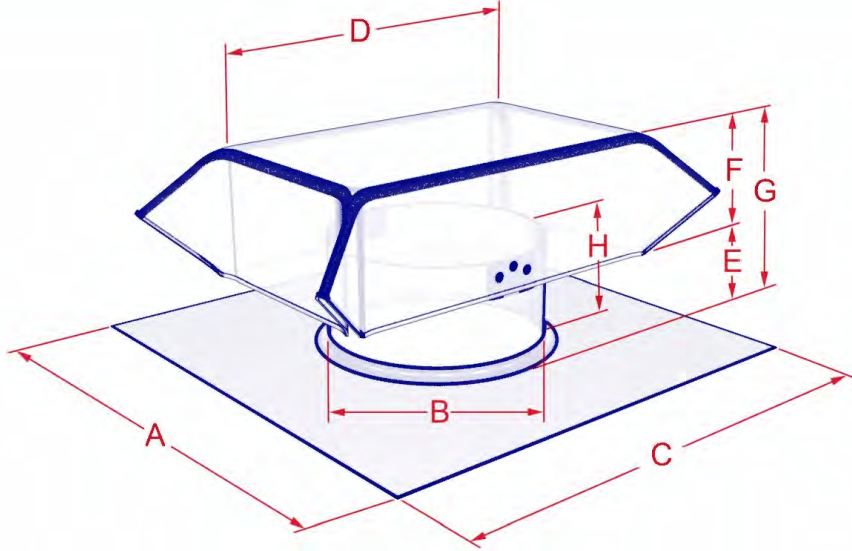

## PRODUCT: J-VENT | ROOF VENT CAP (SJV\_\_)

MATERIALS: STAINLESS STEEL

SIZES: 3", 4", & 14" (CRIMPED HOOD STYLE) & 6", 8", 10", 12" (3 PIECE HOOD STYLE)

3 PIECE HOOD STYLE  
SIZES: 6", 8", 10" & 12"

CRIMPED HOOD STYLE  
SIZES: 3", 4" & 14"

- LOW SILHOUETTE
- INSTALLS ON ANY PITCH
- 1/8" INSECT SCREEN
- CAN BE MANUFACTURED FOR SHAKE BASE, HARD CONNECT & CURB MOUNT APPLICATIONS
- TALLER CLEARANCES AVAILABLE

**PRODUCT: J-VENT | ROOF VENT CAP (SJV\_\_)**

**MATERIALS: STAINLESS STEEL**

**SIZES: 3", 4", & 14" (CRIMPED HOOD STYLE) & 6", 8", 10", 12" (3 PIECE HOOD STYLE)**

CRIMPED HOOD STYLE  
SIZES: 3", 4" & 14"

3 PIECE HOOD STYLE  
SIZES: 6", 8", 10", & 12"

SKU	SIZE	A	B	C	D	E	F	G	H	Free Area
SJV326 (CRIMPED HOOD)	3"	8.00	3.00	8.00	5.50	1.25	1.75	3.00	2.00	7.00
SJV426 (CRIMPED HOOD)	4"	9.00	4.00	9.00	6.25	1.50	1.75	3.25	2.50	12.00
SJV526 (3 PIECE HOOD)	5"	11.00	5.00	11.00	8.25	1.75	3.00	4.75	4.25	12.00
SJV626 (3 PIECE HOOD)	6"	12.00	6.00	15.00	10.00	2.00	3.00	5.00	4.00	28.00
SJV726 (3 PIECE HOOD)	7"	12.00	7.00	15.00	11.00	2.75	3.25	6.00	4.50	38.00
SJV826 (3 PIECE HOOD)	8"	15.00	8.00	15.00	12.00	2.00	3.50	5.50	5.00	50.00
SJV1026 (3 PIECE HOOD)	10"	18.00	10.00	20.00	16.00	2.25	4.25	6.50	6.50	78.00
SJV1226 (3 PIECE HOOD)	12"	20.00	12.00	24.00	19.00	2.50	4.50	7.00	7.00	113.00
SJV1426 (CRIMPED HOOD)	14"	22.00	14.00	24.00	19.00	2.50	4.25	6.75	6.75	153.00