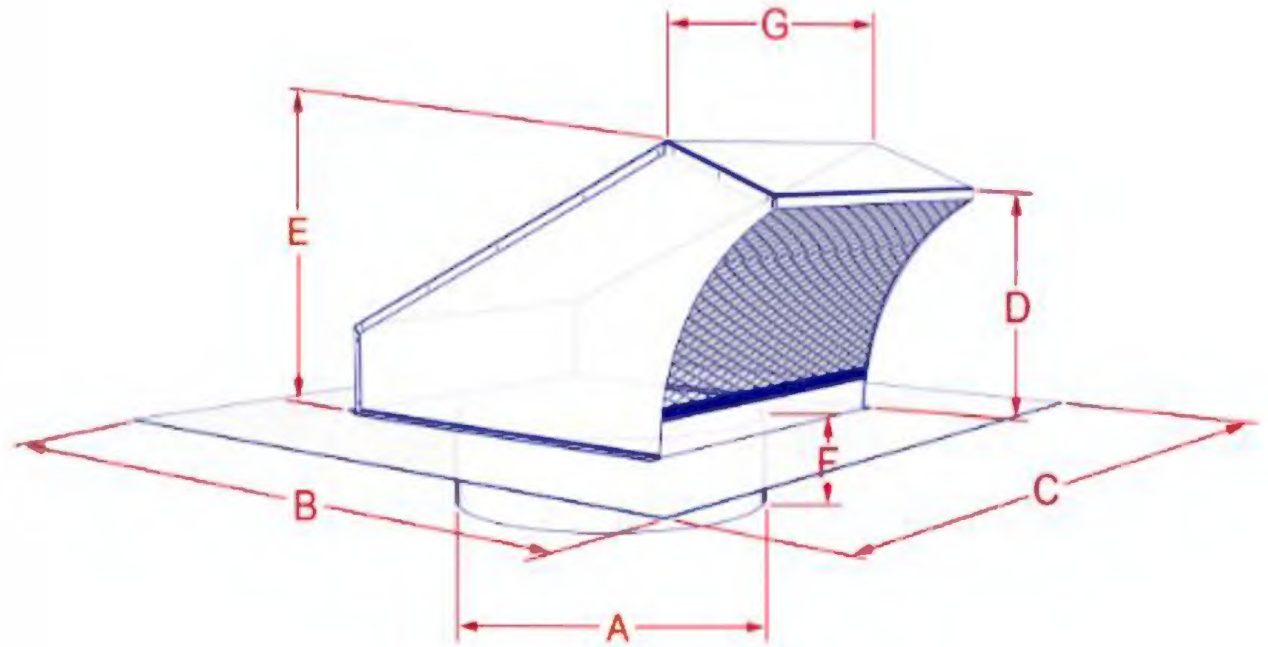

# PRODUCT: COPPER ROOF MOUNT EXHAUST VENT (RDVC\_\_)

MATERIALS: COPPER

SIZES: 4" - 10"

## PRODUCT HIGHLIGHTS

THE ROOF MOUNT EXHAUST VENT IS IDEAL FOR USE AS BATHROOM AND RANGE HOOD VENTILATION. IT CAN ALSO BE USED AS DRYER VENTILATION, MUST REMOVE SCREEN.

- LOW SILHOUETTE
- WITH OR WITHOUT DAMPER
- 1/4" COPPER SCREEN
- INTAKE OR EXHAUST VENTING
- AESTHETICALLY PLEASING COPPER DESIGN
- NOT RECOMMENDED FOR USE ON FLAT ROOFS

COPPER	SIZE	A (COLLAR SIZE)	B	C	D	E	F	G
RDVC4	4"	4	13.50	13.50	3.875	4.50	2.00	5.50
RDVC6	6"	6	17.00	17.00	5.125	6.125	2.00	8.50
RDVC8	8"	8	17.00	17.00	5.125	6.125	2.00	8.50
RDVC10	10"	10	20.00	20.00	5.25	6.125	2.00	11.25