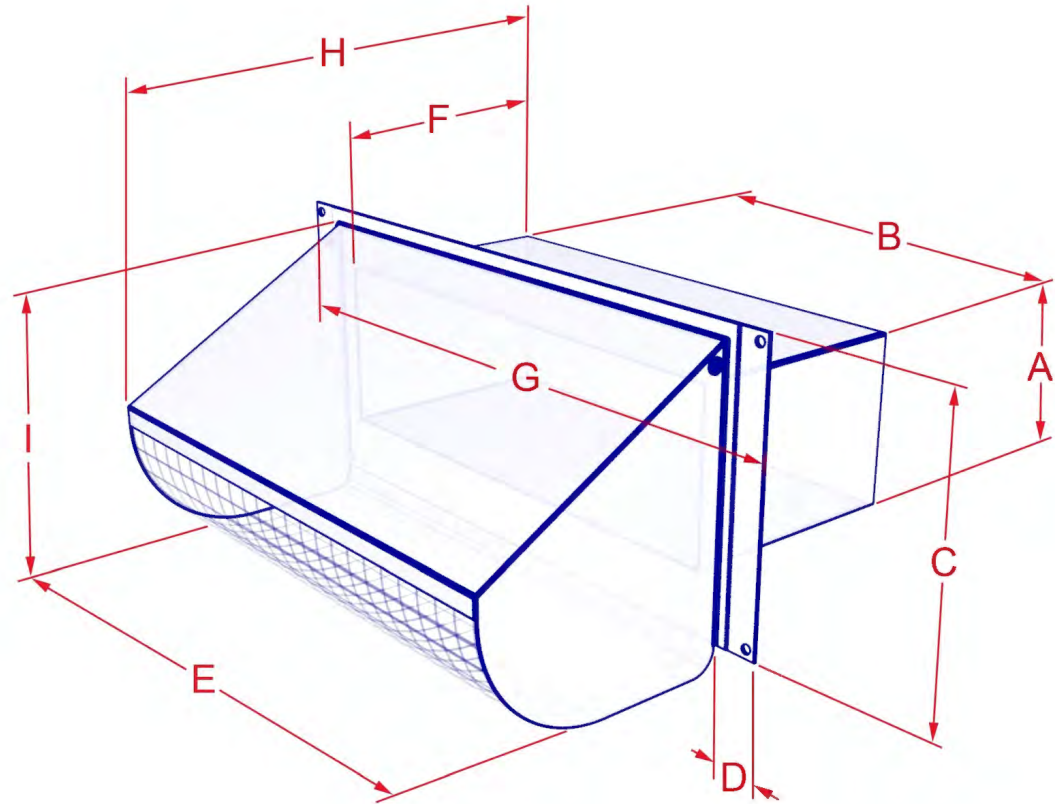

# PRODUCT: STAINLESS STEEL RECTANGULAR WALL VENT CAP (RS\_\_)

**MATERIALS:** STAINLESS STEEL

**SIZES:** 3.25" X 10" | DAMPER ONLY, SCREEN ONLY, DAMPER & SCREEN

## PRODUCT HIGHLIGHTS

STAINLESS STEEL WALL CAPS ARE MANUFACTURED FROM ALL 304-2B STAINLESS STEEL MATERIAL.

- WITH DAMPER ONLY OR DAMPER & SCREEN
- 1/4" STAINLESS STEEL SCREEN

## MATERIAL & COLOR KEY

SPECIFY DAMPER & SCREEN OPTIONS BEFORE PART

LEAVE BLANK = DAMPER ONLY (RS310#)

S = SCREEN ONLY (RS310S)

| SKU  | SIZE        | A    | B     | C     | D    | E     | F     | G     | H    | I    |
|------|-------------|------|-------|-------|------|-------|-------|-------|------|------|
| RS__ | 3.25" x 10" | 3.25 | 10.00 | 5.825 | 1.00 | 11.00 | 4.875 | 12.75 | 9.50 | 4.25 |