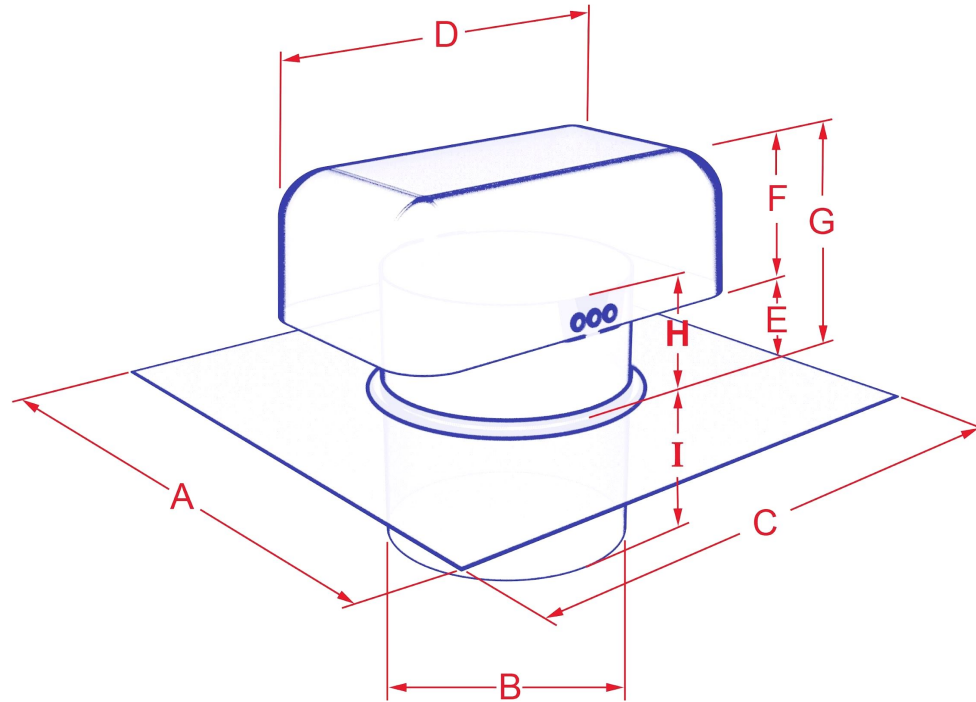

PRODUCT: J-VENT | ROOF VENT CAP | HARD CONNECT (PJV__HC)

MATERIALS: POWDER COATED - COLORS AVAILABLE IN (BLACK, BROWN, & WHITE)

SIZES: 3", 4" & 6" (DRAWN HOOD STYLE), 7", 8"-12" (3 PIECE HOOD STYLE), 14" (CRIMPED HOOD STYLE)

PRODUCT HIGHLIGHTS

THE J-VENT HARD CONNECT EXTENSION IS USED FOR EASE FOR ATTACHMENT TO RIGID OR FLEX PIPE BELOW ROOF SHEETING.

- LOW SILHOUETTE
- INSTALLS ON ANY PITCH
- 1/8" INSECT SCREEN
- HARD CONNECT APPLICATION
- POWDER COATED (BROWN, BLACK, OR WHITE)

PAINTED	A	B	C	D	E	F	G	H	I	Free Area
PJV328 HC (DRAWN HOOD)	8.00	3.00	8.00	5.50	1.25	1.75	3.00	2.00	2.75	7.00
PJV428 HC (DRAWN HOOD)	9.00	4.00	9.00	6.25	1.50	1.75	3.25	2.50	3.125	12.00
PJV528 HC (3 PIECE HOOD)	11.00	5.00	11.00	8.25	1.75	3.00	4.75	4.25	3.125	12.00
PJV626 HC (DRAWN HOOD)	12.00	6.00	15.00	10.00	2.00	3.00	5.00	4.00	3.125	28.00
PJV726 HC (3 PIECE HOOD)	12.00	7.00	15.00	11.00	2.75	3.25	6.00	4.50	3.125	38.00

PAINTED	A	B	C	D	E	F	G	H	I	Free Area
PJV826 HC (3 PIECE HOOD)	15.00	8.00	15.00	12.00	3.50	5.50	5.00	3.50	3.125	50.00
PJV926 HC (3 PIECE HOOD)	15.00	9.00	18.00	14.00	4.25	6.50	6.50	4.25	3.125	63.00
PJV1026 HC (3 PIECE HOOD)	15.00	10.00	20.00	16.00	4.50	7.00	7.00	4.50	3.125	78.00
PJV1226 HC (3 PIECE HOOD)	20.00	12.00	24.00	19.00	4.25	6.75	6.75	4.25	3.125	113.00
PJV1424 HC (CRIMPED HOOD)	22.00	14.00	24.00	19.00	3.50	5.50	5.00	3.50	3.125	153.00