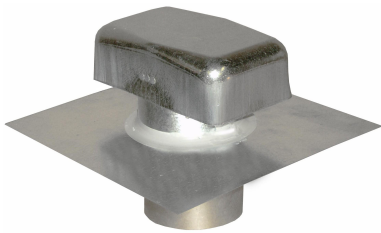

PRODUCT: J-VENT | ROOF VENT CAP | HARD CONNECT (PJV__HC)

MATERIALS: POWDER COATED - COLORS AVAILABLE IN (BLACK, BROWN, & WHITE)

SIZES: 3", 4" & 6" (DRAWN HOOD STYLE), 7", 8"-12" (3 PIECE HOOD STYLE), 14" (CRIMPED HOOD STYLE)

PRODUCT HIGHLIGHTS

THE J-VENT HARD CONNECT EXTENSION IS USED FOR EASE FOR ATTACHMENT TO RIGID OR FLEX PIPE BELOW ROOF SHEETING.

- LOW SILHOUETTE
- INSTALLS ON ANY PITCH
- 1/8" INSECT SCREEN
- HARD CONNECT APPLICATION
- POWDER COATED (BROWN, BLACK, OR WHITE)

PAINTED	A	B	C	D	E	F	G	H	I	Free Area
PJV328 HC (DRAWN HOOD)	8.00	3.00	8.00	5.50	1.25	1.75	3.00	2.00	2.75	7.00
PJV428 HC (DRAWN HOOD)	9.00	4.00	9.00	6.25	1.50	1.75	3.25	2.50	3.125	12.00
PJV528 HC (3 PIECE HOOD)	11.00	5.00	11.00	8.25	1.75	3.00	4.75	4.25	3.125	12.00
PJV626 HC (DRAWN HOOD)	12.00	6.00	15.00	10.00	2.00	3.00	5.00	4.00	3.125	28.00
PJV726 HC (3 PIECE HOOD)	12.00	7.00	15.00	11.00	2.75	3.25	6.00	4.50	3.125	38.00