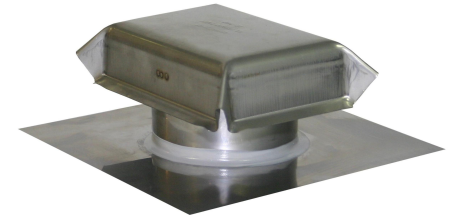

PRODUCT: J-VENT | ROOF VENT CAP (_JV_)

MATERIALS: GALVANIZED, ALUMINUM, & POWDER COATED

SIZES: 3", 4", 6" & 8" (DRAWN HOOD STYLE), 5", 7", 10" & 12" (3 PIECE HOOD STYLE), 14" (CRIMPED HOOD STYLE)

LUXURY METALS

DRAWN
HOOD STYLE
SIZES: 3", 4", 6" & 8"

DRAWN
HOOD STYLE
SIZES: 3", 4", 6" & 8"

3 PIECE
HOOD STYLE
SIZES: 5", 7", 9", 10" & 12"

CRIMPED
HOOD STYLE
SIZE: 14"

PRODUCT HIGHLIGHTS

THE J-VENT IS USED PRIMARILY AS AN EXHAUST VENT FOR BATHROOMS, RANGE HOODS, AND OTHER AIR QUALITY APPLICATIONS. IT IS ALSO USED FOR PASSIVE ATTIC VENTILATION OR FRESH AIR INTAKE. THE J-VENT CAN ALSO BE USED ON ANY ROOF PITCH.

- LOW PROFILE DESIGN
- INSTALLS ON ANY PITCH
- 1/8" INSECT SCREEN
- CAN BE MANUFACTURED FOR SHAKE BASE, HARD CONNECT & CURB MOUNT APPLICATIONS
- TALLER CLEARANCES AVAILABLE
- SIZES 3", 4", 6" & 8" ROUND CONNECT IN STYLE SHOWN ABOVE (DRAWN HOOD STYLE)
- GALVANIZED (G-90)
- POWDER COATED - BROWN, BLACK, OR WHITE
- OTHER MATERIALS AVAILABLE IN SIMILAR STYLES