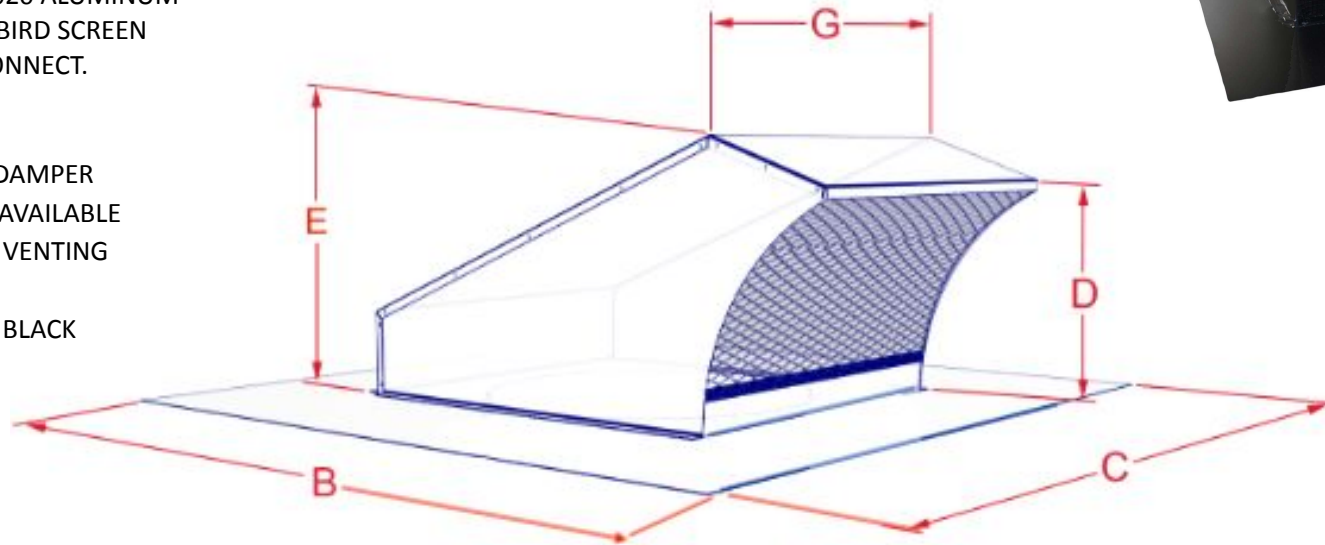

**PRODUCT: ROOF MOUNT EXHAUST VENT (RDVG 610 & RDVG1010)**

**MATERIALS:** GALVANIZED & BLACK POWDER COATED

**SIZES:** 6" X 10" & 10" X 10"

**LUXURY METALS**

**PRODUCT HIGHLIGHTS**

FOR USE ON PITCHED ROOFS ONLY. 24 GA.  
GALVANIZED STEEL CONSTRUCTION  
POWDER COATED BLACK. .020 ALUMINUM  
DAMPER AND ¼" MESH BIRD SCREEN  
WITHOUT HARD CONNECT.

- LOW SILHOUETTE
- WITH OR WITHOUT DAMPER
- 1/4" & 1/8" SCREEN AVAILABLE
- INTAKE OR EXHAUST VENTING
- GALVANIZED (G-90)
- POWDER COATED IN BLACK

BLACK	SIZE	B	C	D	E	G
RDVG 610	6"X10"	20.00	20.00	4.75	6	11
RDVG 1010	10"X10"	20.00	20.00	5.25	6	11