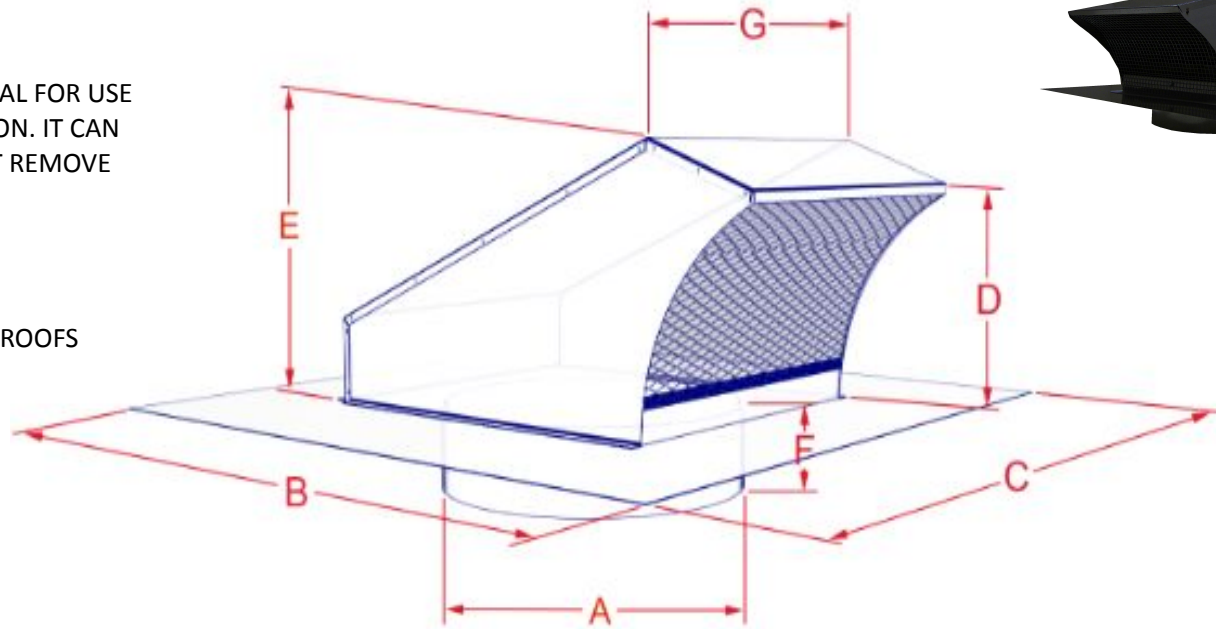

PRODUCT: ROOF MOUNT EXHAUST VENT (RDVG__)

MATERIALS: BLACK POWDER COATED STEEL

SIZES: 4" - 10"

PRODUCT HIGHLIGHTS

THE ARTIS ROOF MOUNT EXHAUST VENT IS IDEAL FOR USE AS BATHROOM AND RANGE HOOD VENTILATION. IT CAN ALSO BE USED AS DRYER VENTILATION, MUST REMOVE SCREEN.

- LOW SILHOUETTE
- WITH OR WITHOUT DAMPER
- NOT RECOMMENDED FOR USE ON FLAT ROOFS
- 1/4" 1/8" SCREEN AVAILABLE
- INTAKE OR EXHAUST VENTING
- BLACK PAINTED GALVANIZED (G-90)

SKU	SIZE	A (COLLAR SIZE)	B	C	D	E	F	G
RDVG4	4"	4.00	13.50	13.50	3.875	4.50	2.00	5.50
RDVG6	6"	6.00	17.00	17.00	5.125	6.125	2.00	8.50
RDVG8	8"	8.00	17.00	17.00	5.125	6.125	2.00	8.50
RDVG10	10"	10.00	20.00	20.00	5.25	6.125	2.00	11.25