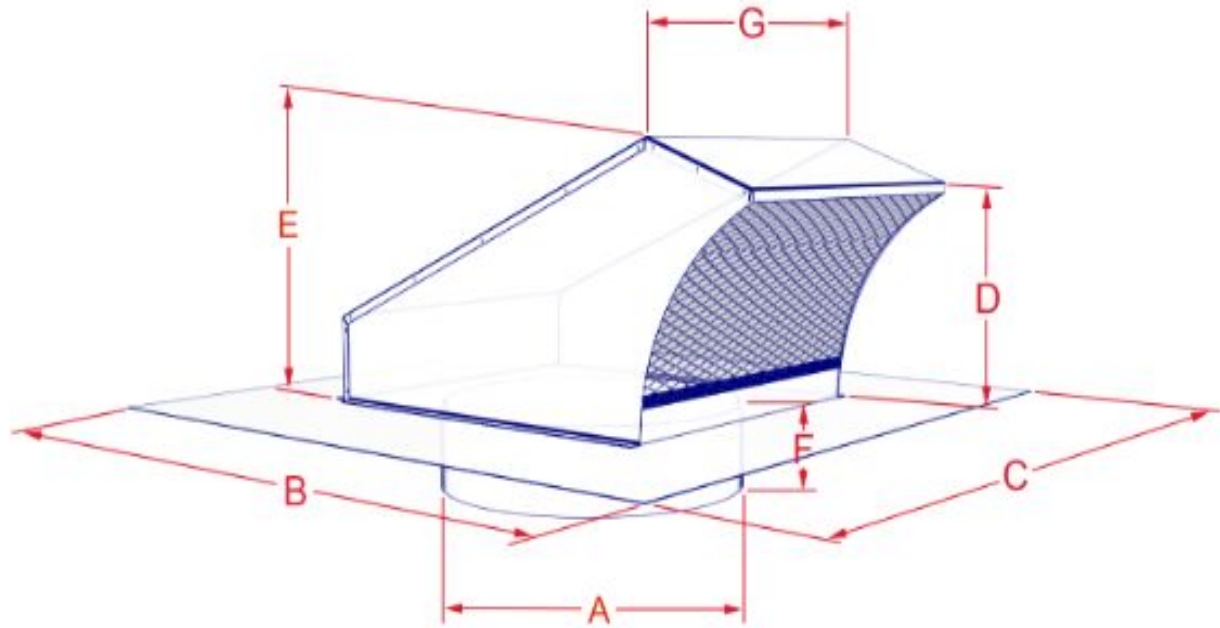

PRODUCT: COPPER ROOF MOUNT EXHAUST VENT (RDVC__)

MATERIALS: COPPER

SIZES: 4" - 10"

PRODUCT HIGHLIGHTS

THE ROOF MOUNT EXHAUST VENT IS IDEAL FOR USE AS BATHROOM AND RANGE HOOD VENTILATION. IT CAN ALSO BE USED AS DRYER VENTILATION, MUST REMOVE SCREEN.

- LOW SILHOUETTE
- WITH OR WITHOUT DAMPER
- 1/4" COPPER SCREEN
- INTAKE OR EXHAUST VENTING
- AESTHETICALLY PLEASING COPPER DESIGN
- NOT RECOMMENDED FOR USE ON FLAT ROOFS

COPPER	SIZE	A (COLLAR SIZE)	B	C	D	E	F	G
RDVC4	4"	4	13.50	13.50	3.875	4.50	2.00	5.50
RDVC6	6"	6	17.00	17.00	5.125	6.125	2.00	8.50
RDVC8	8"	8	17.00	17.00	5.125	6.125	2.00	8.50
RDVC10	10"	10	20.00	20.00	5.25	6.125	2.00	11.25