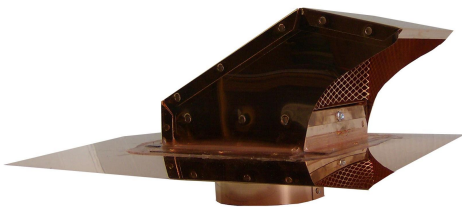

PRODUCT: COPPER ROOF MOUNT EXHAUST VENT (RDVC__)

MATERIALS: COPPER

SIZES: 4" - 10"

PRODUCT HIGHLIGHTS

THE ROOF MOUNT EXHAUST VENT IS IDEAL FOR USE AS BATHROOM AND RANGE HOOD VENTILATION. IT CAN ALSO BE USED AS DRYER VENTILATION, MUST REMOVE SCREEN.

- LOW SILHOUETTE
- WITH OR WITHOUT DAMPER
- 1/4" COPPER SCREEN
- INTAKE OR EXHAUST VENTING
- AESTHETICALLY PLEASING COPPER DESIGN
- NOT RECOMMENDED FOR USE ON FLAT ROOFS

COPPER	SIZE	A (COLLAR SIZE)	B	C	D	E	F	G
RDVC4	4"	4	13.50	13.50	3.875	4.50	2.00	5.50
RDVC6	6"	6	17.00	17.00	5.125	6.125	2.00	8.50
RDVC8	8"	8	17.00	17.00	5.125	6.125	2.00	8.50
RDVC10	10"	10	20.00	20.00	5.25	6.125	2.00	11.25